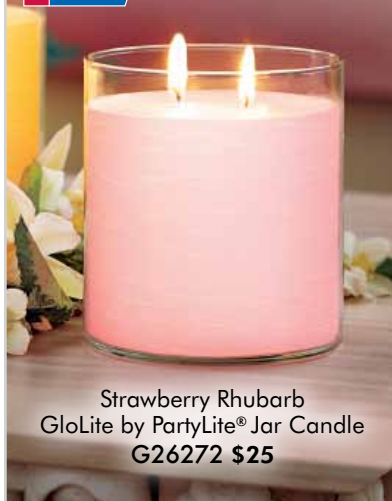

Strawberry Rhubarb
GloLite by PartyLite® Jar Candle
G26272 $25

Note to Consultant: Parties must be held Feb. 1-28, received and accepted by March 3, 2013. With every $50 purchase, Guests may select any one retail-price item from the Winter/Spring 2013 catalog at half price. The Winter/Spring 2013 in-catalog mix-and-match tealight/votive offer, page 59, is not eligible for this offer. Half-price item does not count toward next $50 purchase requirement. No purchase requirement and no limit on Fragrance of the Month. Fragrance of the Month purchases count toward $50 purchase requirement. Current Hosts cannot choose Guest Rewards as Half-Price selection. Consultants are not eligible for special pricing on sale items. Products available while supplies last. We reserve the right to correct typographical errors.

PARTYLITE preferred™

**JOIN FOR FREE!
SHOP FOR FREE!**

Become a member today.
Ask your Consultant for details.